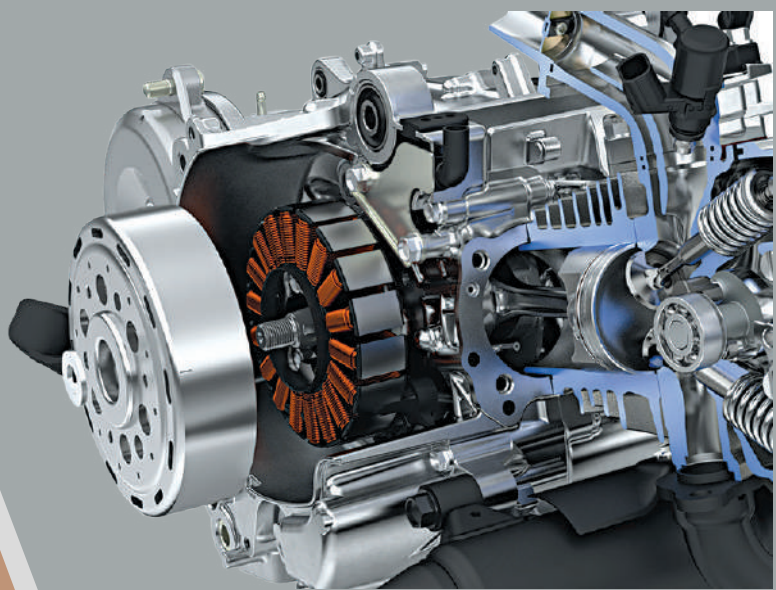

SILENT START WITH ACG

Experience smooth and silent starts with reduced gear noise and maintenance.

Experience advanced technology that enhances combustion, performance, and fuel efficiency like never before.